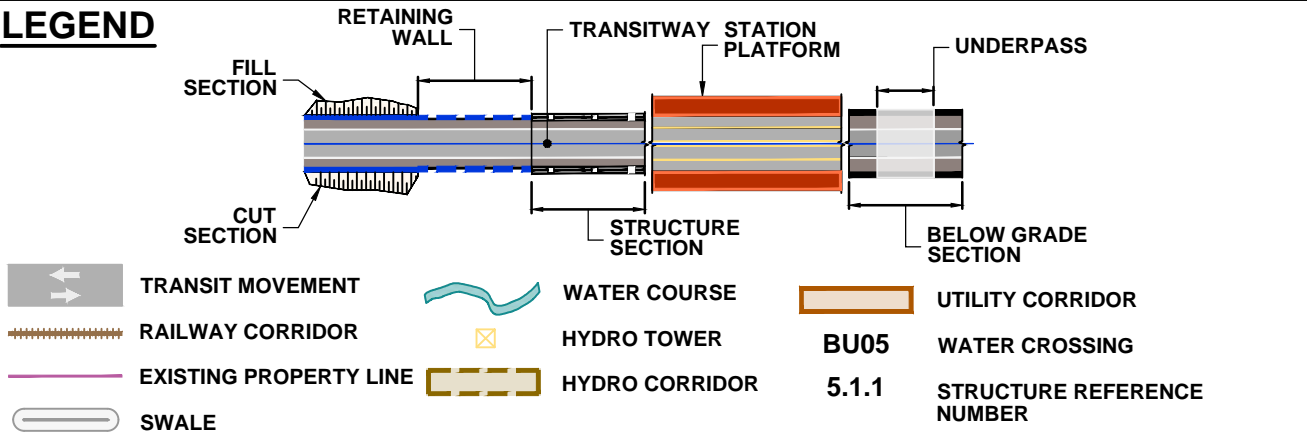

DRAWING NAME: J:\TORV\7624-ON-MTO 407 TRANSITWAY WC TO BRANT ST TO BRANT ST General\03 - Drawings\2 - Plates\ERR Plan and Profile\407 TM4-Plate 45.dwg  
 MODIFIED: Apr. 16, 2020 6:16pm  
 CREATED:

**407 TRANSITWAY**  
 WEST OF BRANT STREET TO WEST OF HURONTARIO STREET  
 G.W.P. 16-20003, CA 2016-E-0038  
 PLAN AND PROFILE  
 STA. 39+420 TO STA. 40+040

PLATE  
**45**  
 DATE  
 11/20/2019