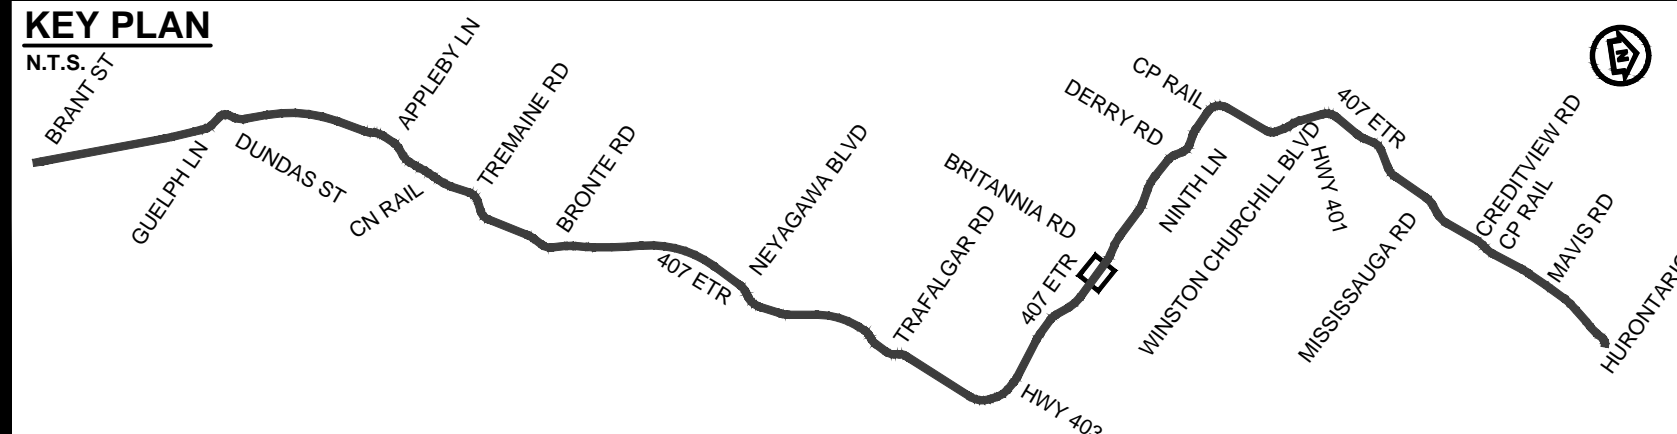

DRAWING NAME: J:\TORV\7624-ON-MTO 407 TRANSITWAY WC TO BRANT ST TO BRANT ST General\03 - Drawings\2 - Plates\ERR Plan and Profile\407 TM4-Plate 45.dwg  
 MODIFIED: Apr. 16, 2020 6:16pm  
 CREATED:

**407 TRANSITWAY**  
 WEST OF BRANT STREET TO WEST OF HURONTARIO STREET  
 G.W.P. 16-20003, CA 2016-E-0038  
 PLAN AND PROFILE  
 STA. 39+420 TO STA. 40+040

PLATE  
**45**  
 DATE  
 11/20/2019